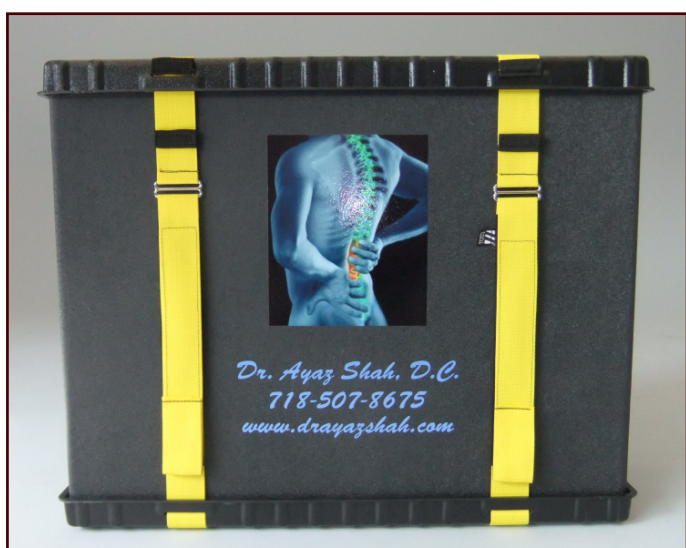

BUSINESS LOGOS

Personalize your Thuli Table or Travel Case

- Simply email us your digital image: eps, ai, psd, pdf or high resolution jpeg
- Table logos: For permanent protection, your logo is applied to underside of clear vinyl and sewn onto table section of your choice
- Travel Case logos: Adhered directly onto Travel Case
- \$75 - \$100, depending on logo complexity

Chicago Bears

Chicago Bears logo on Sport Portable

Dr. Shah's logo on Airline Travel Case

Life University logo on Airline Travel Case

Any image, any color.
Here are examples of what we've done.

Add yours!